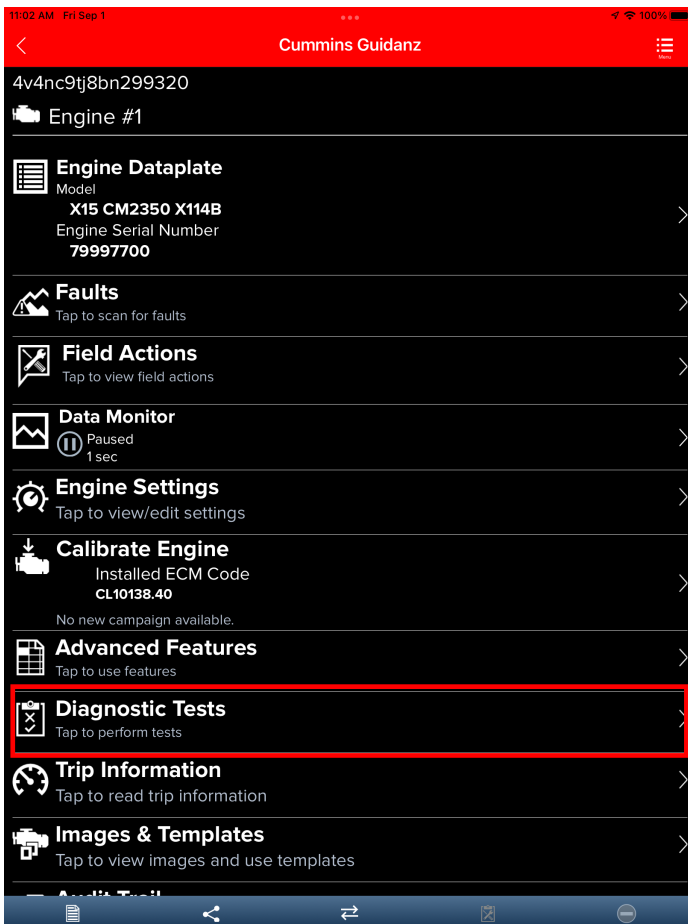

Mobile Based – Diagnostic Tests

- To find the diagnostic tests, click the Engine information that is listed

- Click on “Diagnostic Tests”.

Mobile Based – Fault Codes

- The available diagnostic tests will be listed. Select the one that is needed and proceed.