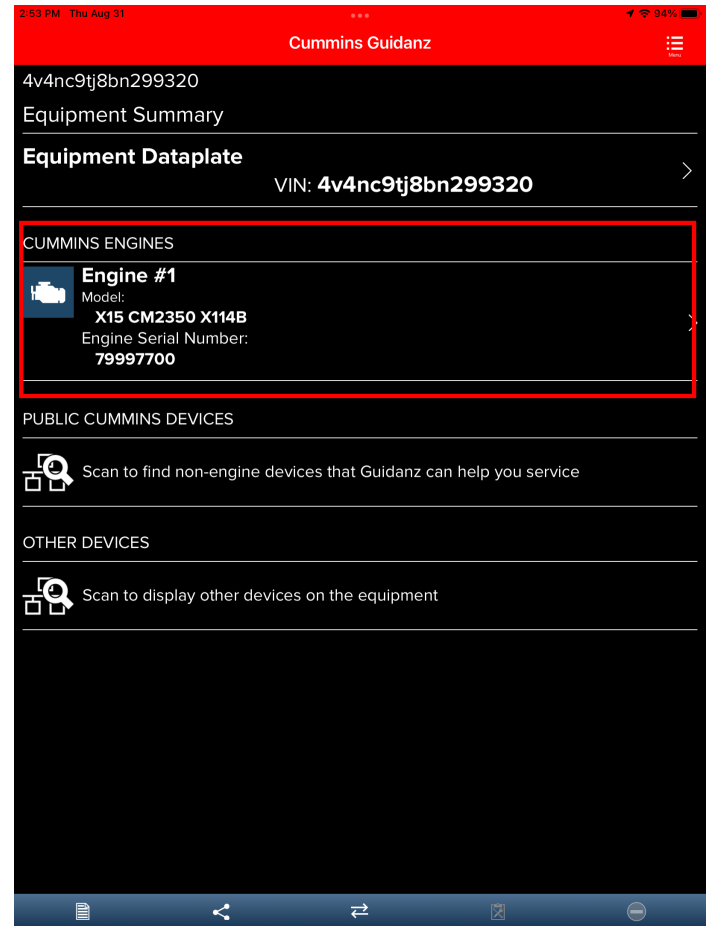

Mobile Based – Diagnostic Tests

- To find the diagnostic tests, click the Engine information that is listed

- Click on “Diagnostic Tests”.

Mobile Based – Fault Codes

- The available diagnostic tests will be listed. Select the one that is needed and proceed.