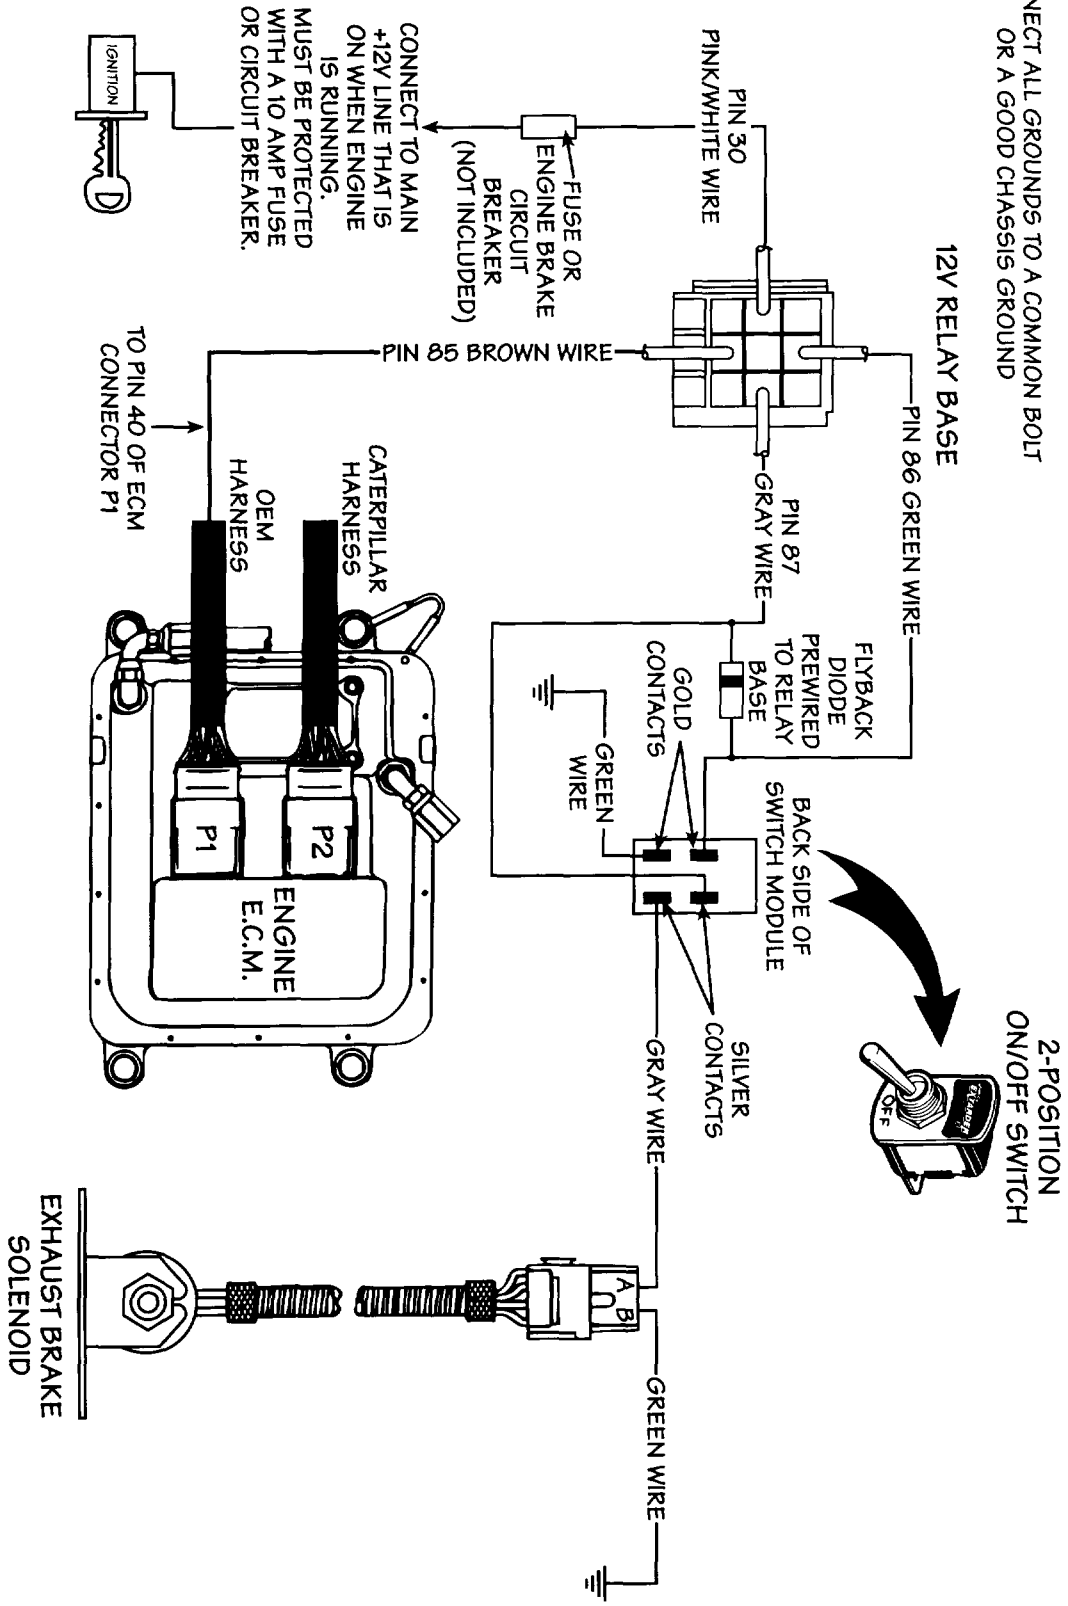

**EXTARDER® MODELS EX3116/3126 WIRING DIAGRAM
FOR CATERPILLAR® 3116 & 3126 ENGINES & FREIGHTLINER® CFE ELECTRONIC ENGINES**

CONNECT ALL GROUNDS TO A COMMON BOLT
OR A GOOD CHASSIS GROUND

Jacobs' and Extarder' are registered trademarks of
Jacobs Vehicle Equipment Company
22 East Dudley Town Road
Bloomfield CT 06002