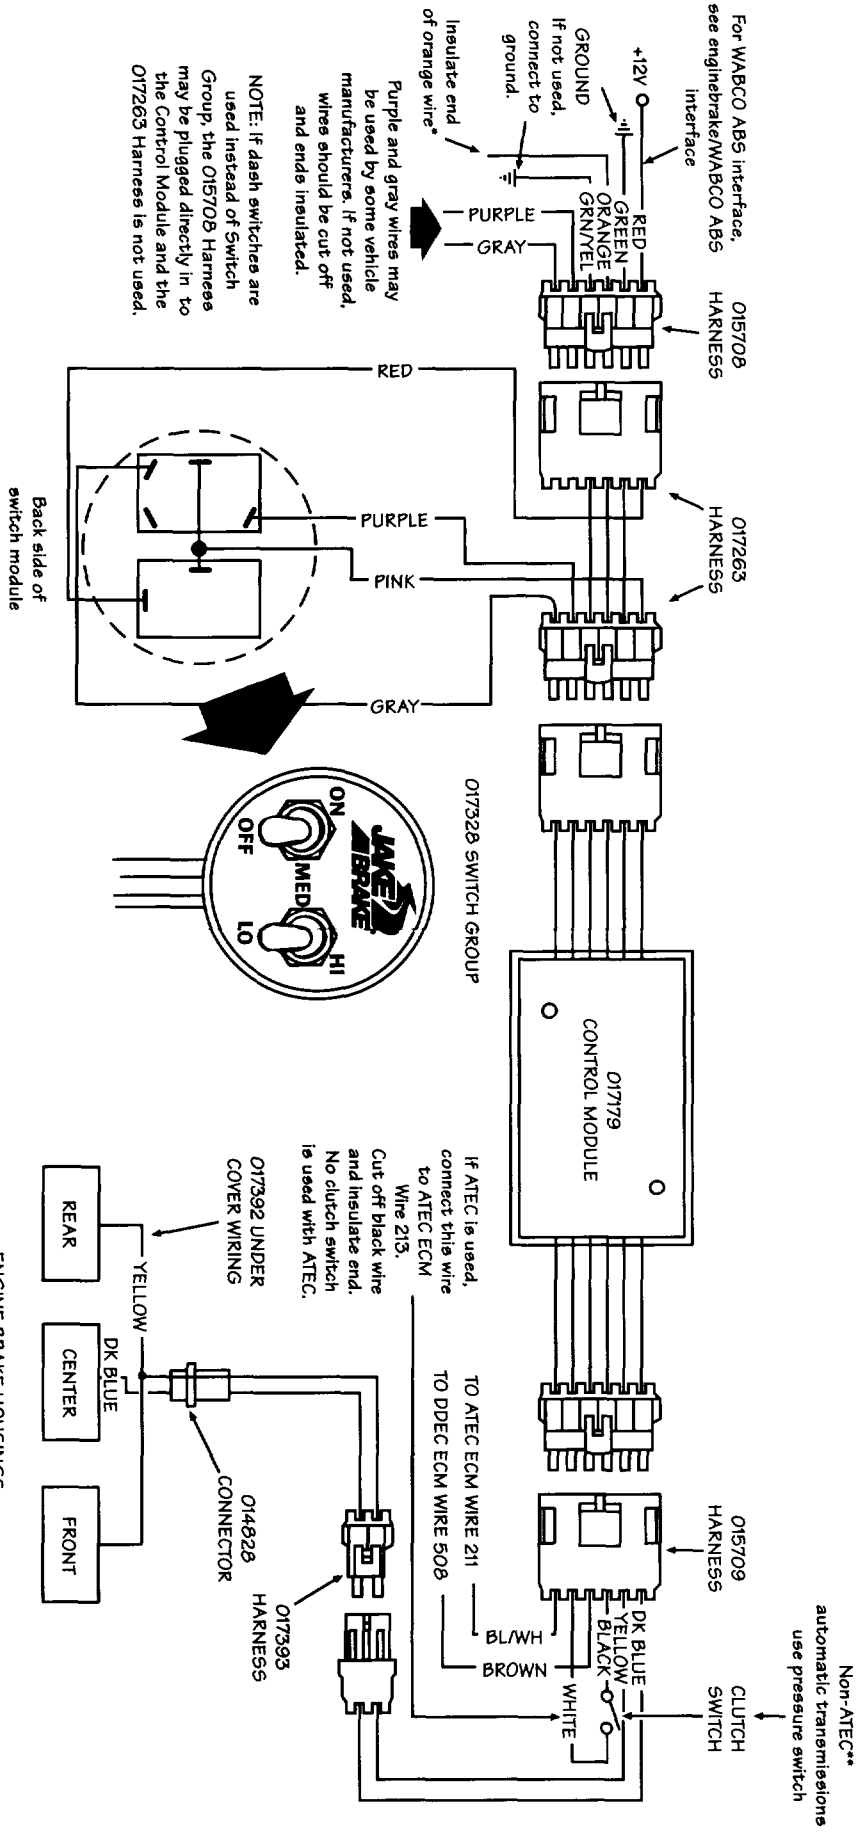

# MODELS 760, 760A AND 765 WIRING DIAGRAM DDEC SERIES II (3 MODE)

## RETROFIT/AFTERMARKET INSTALLATION

Jacobs Vehicle Systems  
22 East Dudley Town Road  
Bloomfield CT 06002